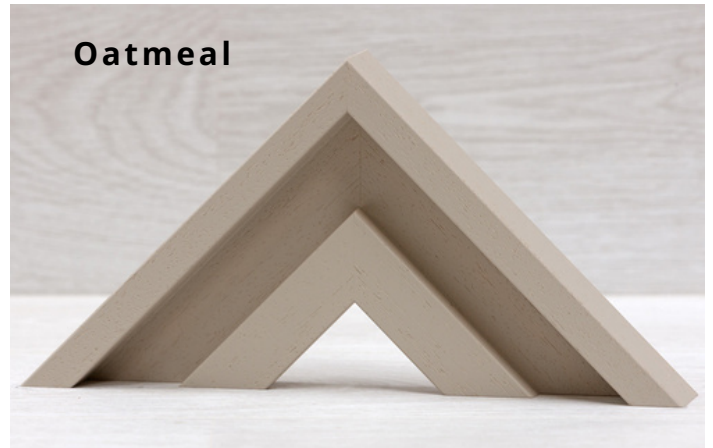

# SEATTLE TRAY FRAME

Tray Frames - Available

**Black**

**Dark Grey**

**Light Grey**

**Oatmeal**

**White**