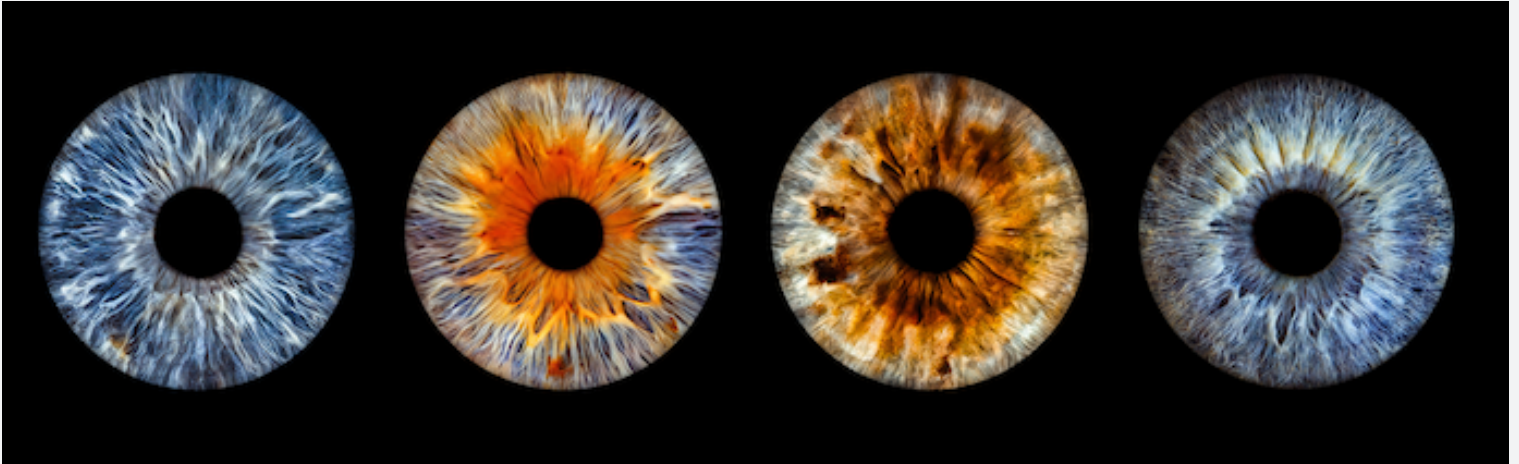

WALL ART PRICES

I offer a range of wall art finishes on the next pages as well as High Resolution Files