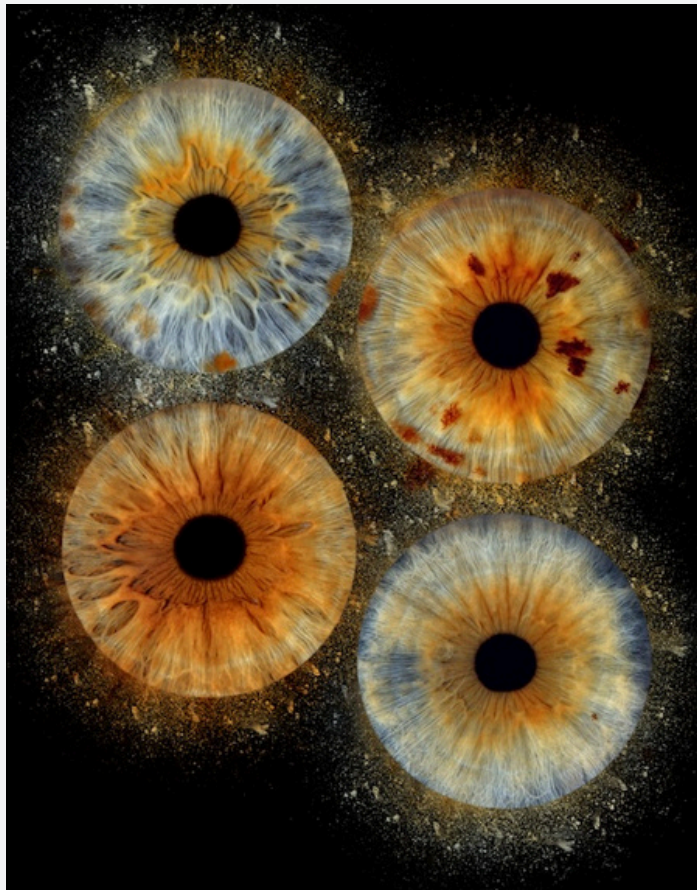

Book Here

Nicola Cooper Photography

Cheshire Iris Art

Cockshades Farm

Stock Lane

Wybunbury

Nantwich

CW5 7HA

07968 737488

DIRECTIONS TO ME:

As you turn into Cockshades, drive all the way down and follow the road as it bends to the right. Keep going until you see SJT cars in front of you; take the left turn. You can park on the right (you'll see cars parked up), my studio is at the top of the first set of metal steps nearest the house.

Call me if you get stuck! 📞

www.nicolacooperphotography.co.uk

07968737488 - Whatsapp