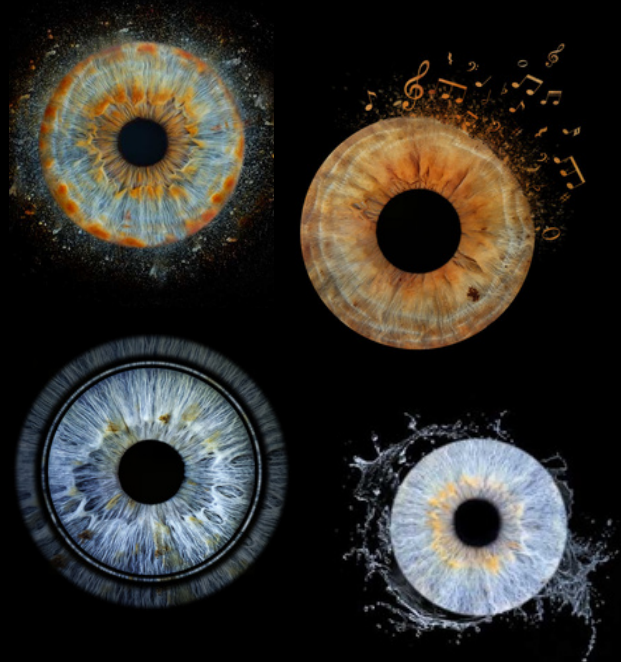

Small Prints

Small - 7x5

Large - 10 x 8

Single Iris.....£45

£55

Double Iris.....£65

£75

Second Print.....£10

£20

Creative Designs

Single Iris - £5 Multiple - £10

Digital & Print Bundles

Single Iris

High Res File
&
Small Print

7x5

£75

High Res File
&
Large Print

10 x 8

£85

Double Iris

High Res File
&
Small Print

7x5

£125

High Res File
&
Large Print

10 x 8

£145